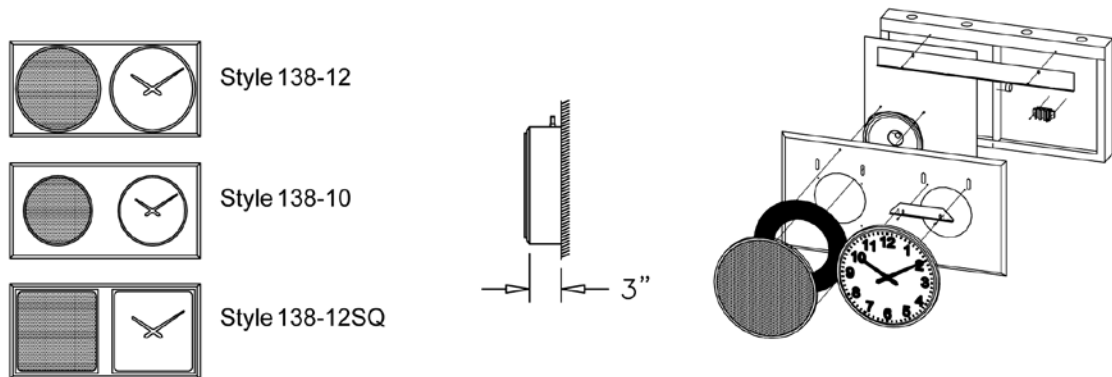

Surface Mount Clock/Speaker Units

Item	Part No.	Description
Trims	138-10	Combination trim w/ 10" round speaker grille
	138-12	Combination trim w/ 12" round speaker grille
	138-12SQ	Combination trim w/ 12" square speaker grille
Wallbox	192-S	Surface wallbox (15"H x 28.5"W x 3"D)

Clocks sold separately. Standard 8" speaker by others. Consult factory for vertical mount units.