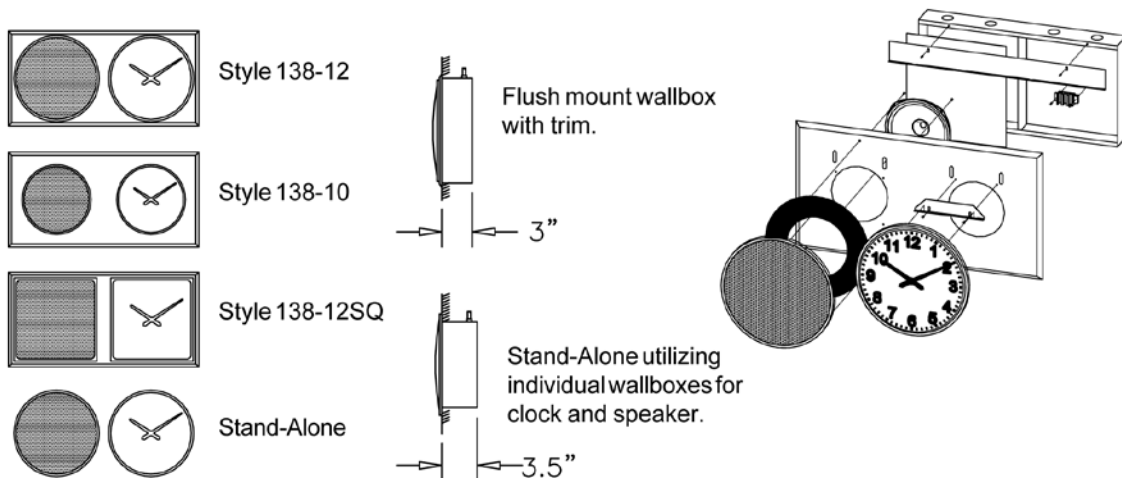

Flush Mount Clock/Speaker Units

Item	Part No.	Description
Trims	138-10	Combination trim w/ 10" round speaker grille
	138-12	Combination trim w/ 12" round speaker grille
	138-12SQ	Combination trim w/ 12" square speaker grille
Wallboxes	192	Flush wallbox (12"H x 23"W x 3"D) used w/ trim
	147	Wallbox for 12" speaker grille (9"H x 8"W x 3.5"D)
	152-M	Wallbox for 10" speaker grille (9"H x 7"W x 3"D)
	143-K3	Wallbox for 10-12" clock (7"H x 6.5"W x 3.25"D)
Guard	C/S-WG	Wire guard (18"H x 31"W x 3.5"D) 1/4" dia. rod

Stand-Alone Speaker Grilles

10-SG	10" round
12-SG	12" round
12SQ-SG	12" square